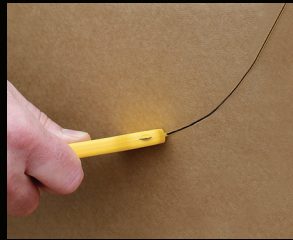

EBC-1[™]

Enclosed Blade Safety Cutter

Features & Functions

Tape Cut

Top Cut

Tray Cut / Window Cut

Cut Plastic Strapping

Cut Shrink Wrap

- *Enclosed blade provides highest level of safety*
- *Safely cuts boxes, shrink wrap, plastic strapping, and tape*
- *Long lasting blade*
- *Ambidextrous - for right & left handed users*

For Information Call: (800) 229-2233
 Email: info@go-phc.com
www.go-phc.com